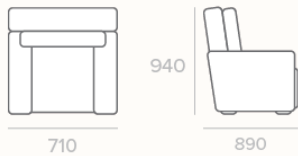

## UPHOLSTERY OPTIONS

STOCKED IN:

Starlight Leather  
(WHEAT)

## MEASUREMENTS

ARMCHAIR